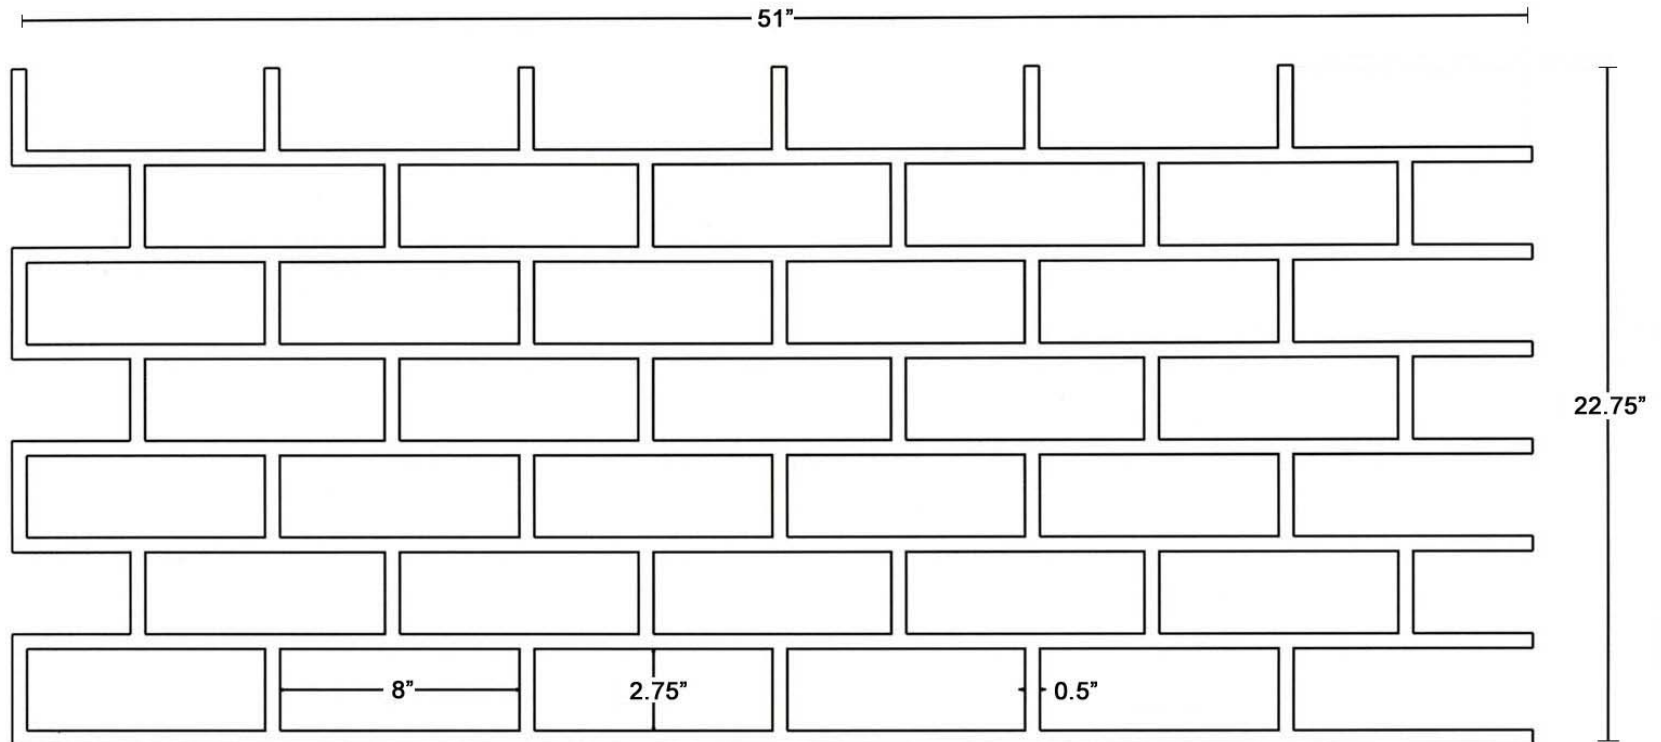

OHIO STANDARD

50 SHEETS PER BOX
403 SQUARE FEET

AVAILABLE IN:
28 PT AND 70 PT

Dryvit Systems, Inc.
One Energy Way
West Warwick, RI 02893
800-556-7752
www.dryvit.com