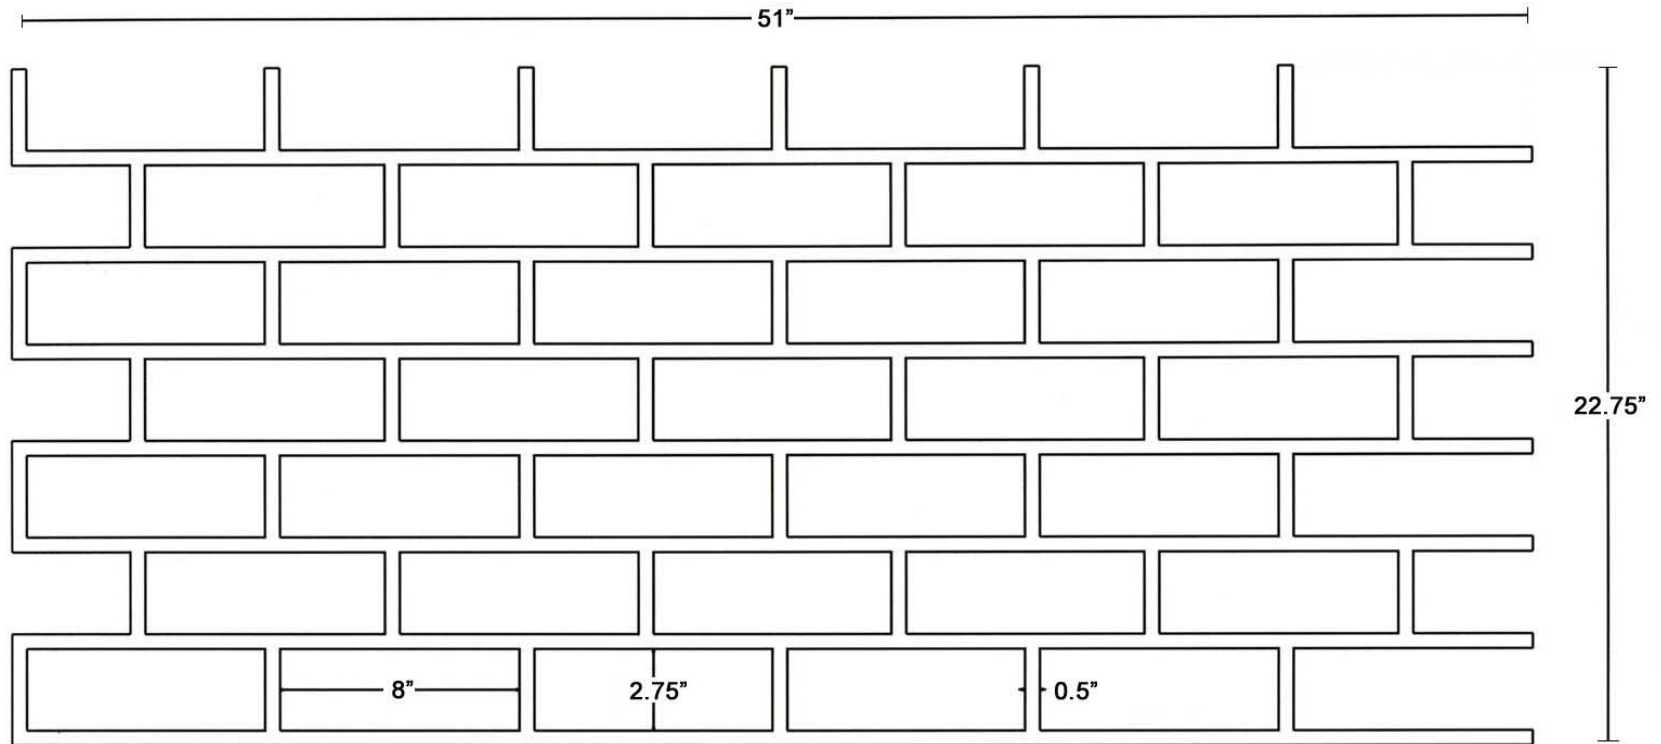

TEXAS BRICK

50 SHEETS PER BOX
403 SQUARE FEET

AVAILABLE IN:
28 PT AND 70 PT

Dryvit Systems, Inc.
One Energy Way
West Warwick, RI 02893
800-556-7752
www.dryvit.com