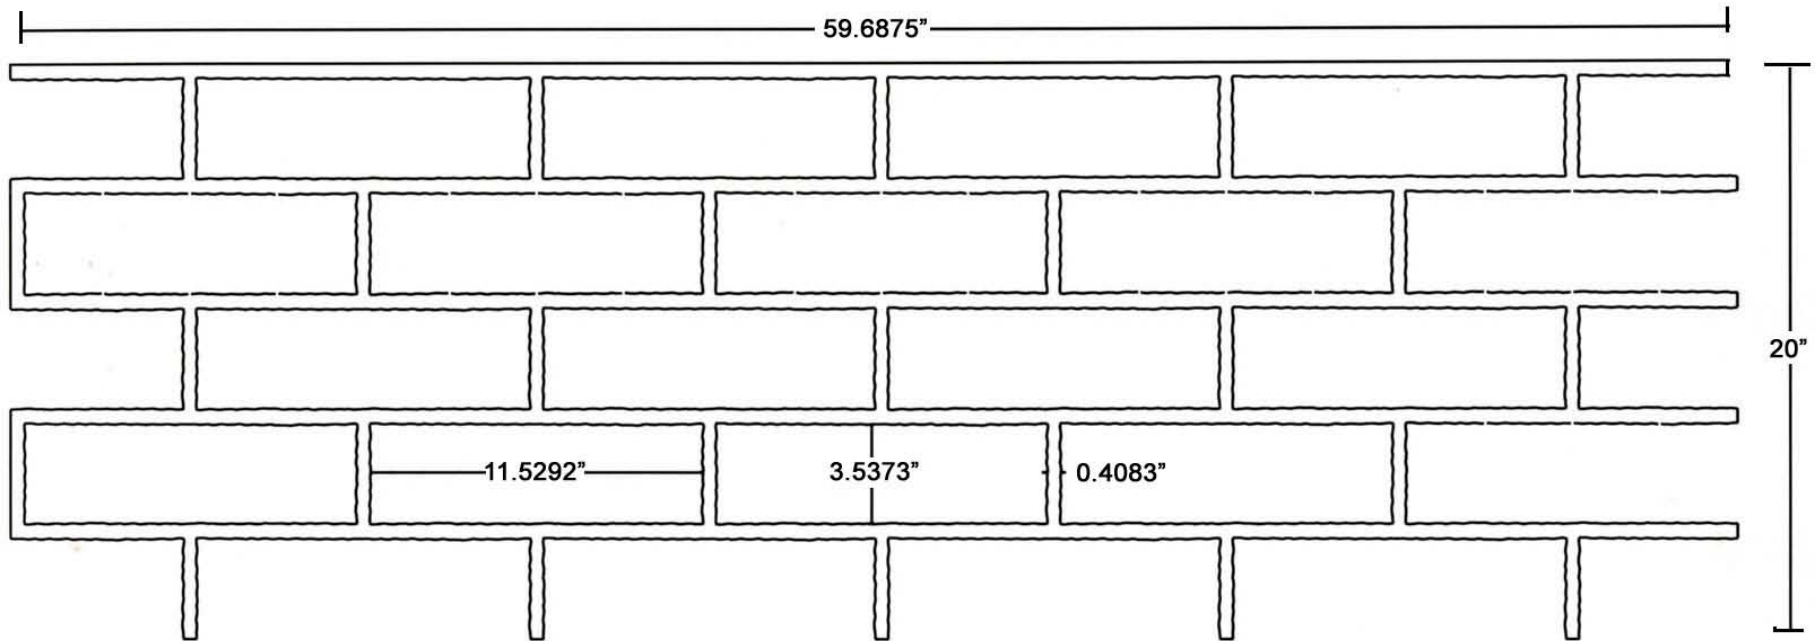

UTILITY BRICK

49 SHEETS PER BOX
406 SQUARE FEET

AVAILABLE IN:
28 PT AND 70 PT

Dryvit Systems, Inc.
One Energy Way
West Warwick, RI 02893
800-556-7752
www.dryvit.com