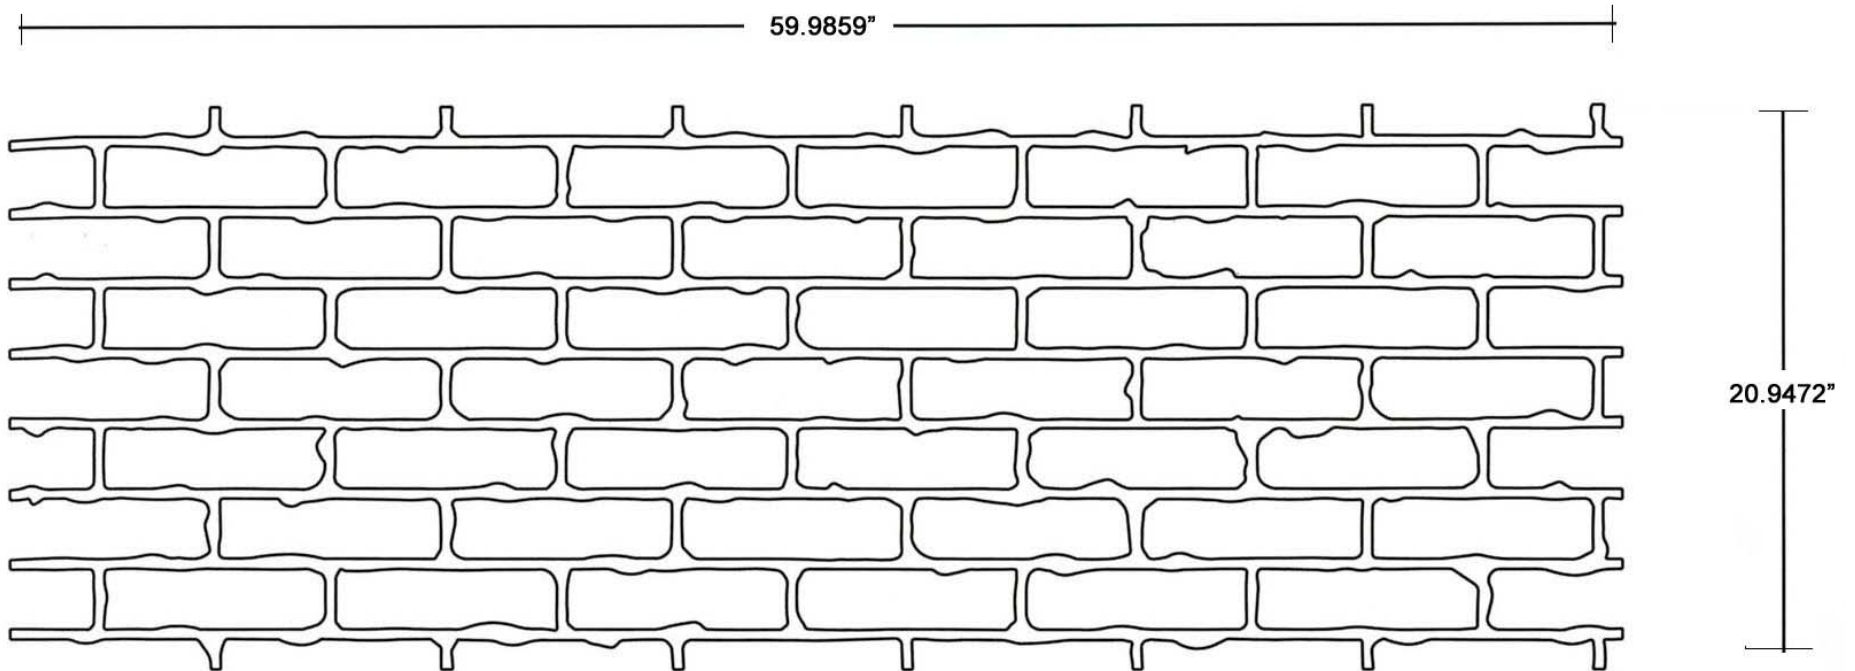

TUMBLER USED WALL BRICK

3/8" - 5/8" GROUT

46 SHEETS PER BOX
401 SQUARE FEET

AVAILABLE IN:
28 PT AND 70 PT

Dryvit Systems, Inc.
One Energy Way
West Warwick, RI 02893
800-556-7752
www.dryvit.com