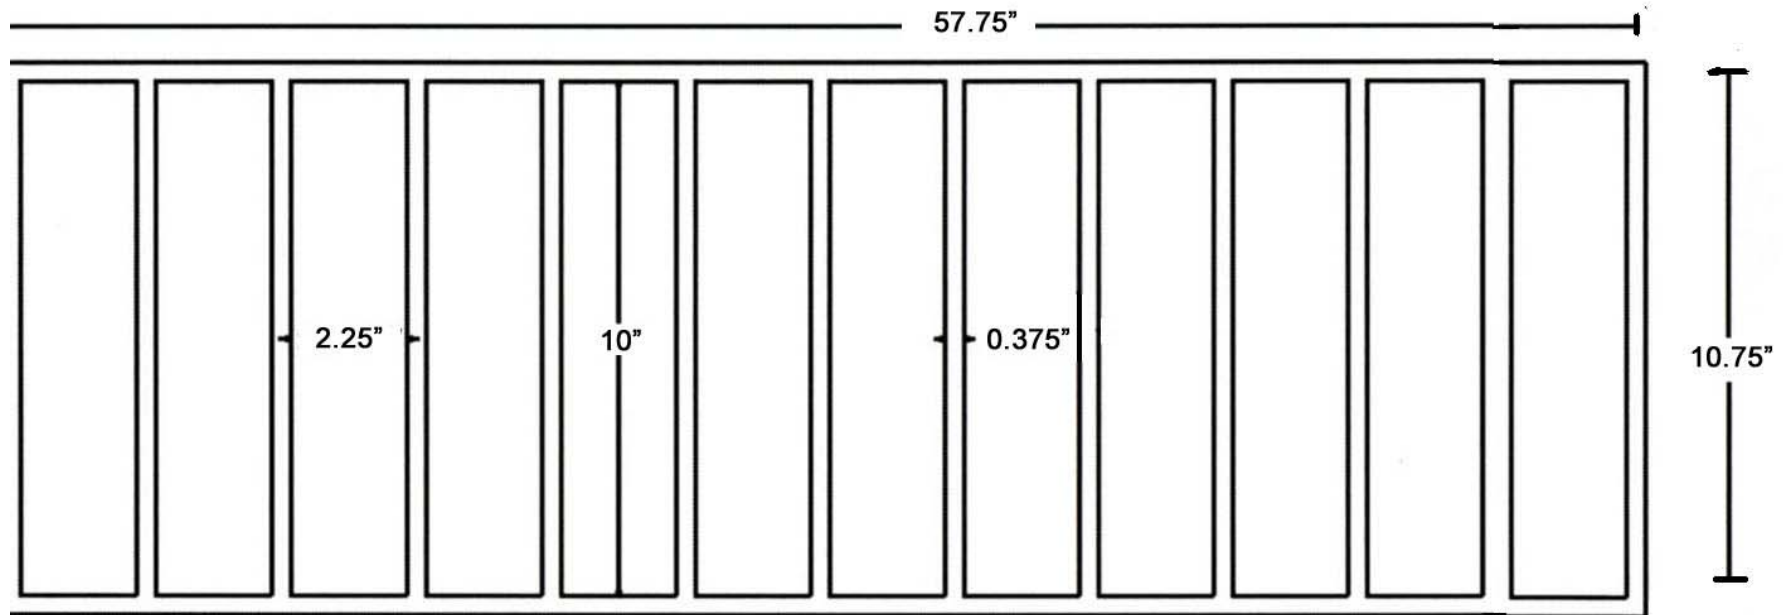

OHIO STANDARD

50 SHEETS PER BOX
403 SQUARE FEET

AVAILABLE IN:
28 PT AND 70 PT

Dryvit Systems, Inc.
One Energy Way
West Warwick, RI 02893
800-556-7752
www.dryvit.com

SOLDIER COURSE - 1/2" GROUT

96 SHEETS PER BOX
404 SQUARE FEET

AVAILABLE IN:
28 PT AND 70 PT

Dryvit Systems, Inc.
One Energy Way
West Warwick, RI 02893
800-556-7752
www.dryvit.com

SOLDIER COURSE - 3/8" GROUT

94 SHEETS PER BOX
405 SQUARE FEET

AVAILABLE IN:
28 PT AND 70 PT