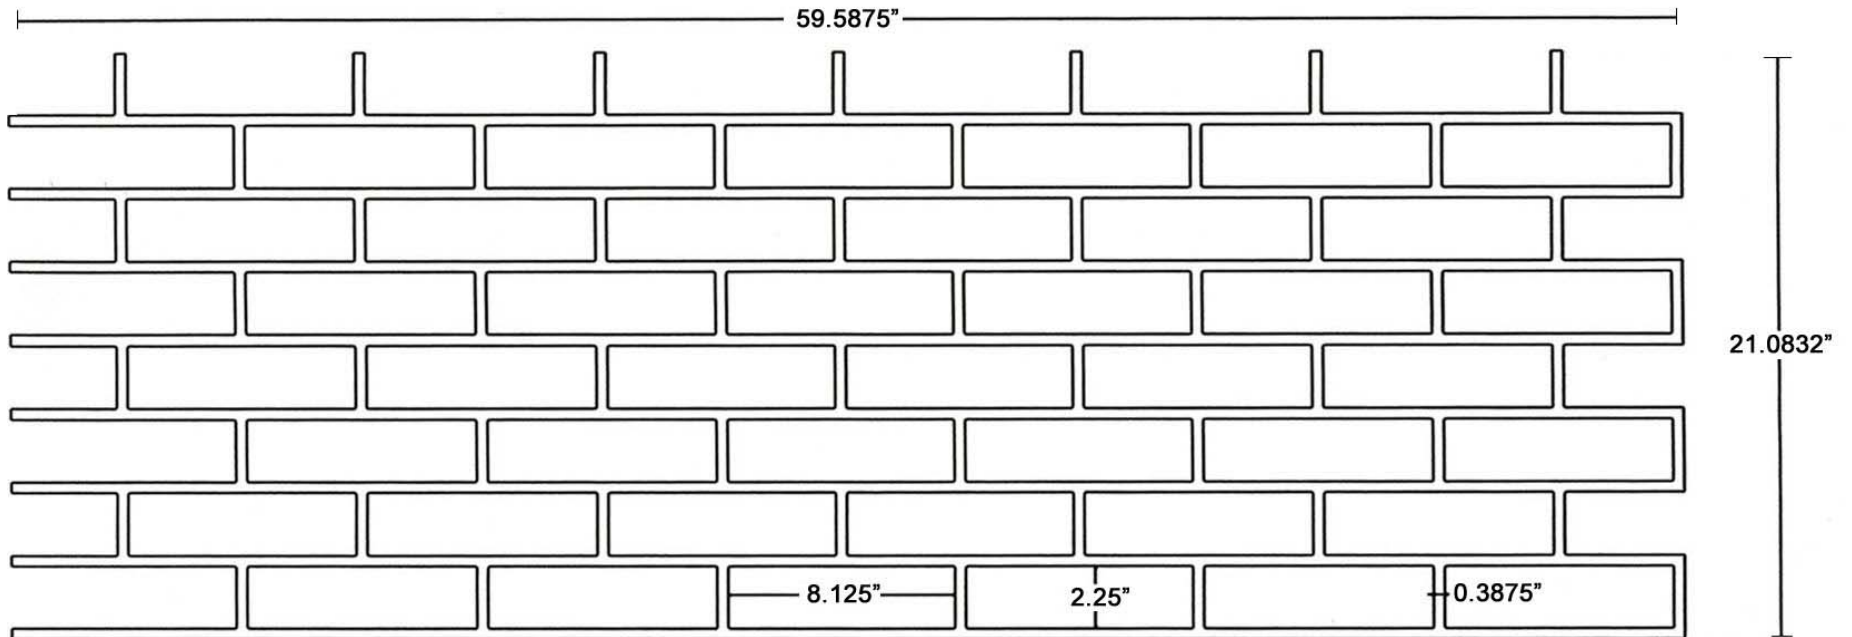

NEW YORK BRICK - 3/8" GROUT

46 SHEETS PER BOX
401 SQUARE FEET

AVAILABLE IN:
28 PT AND 70 PT

Dryvit Systems, Inc.
One Energy Way
West Warwick, RI 02893
800-556-7752
www.dryvit.com