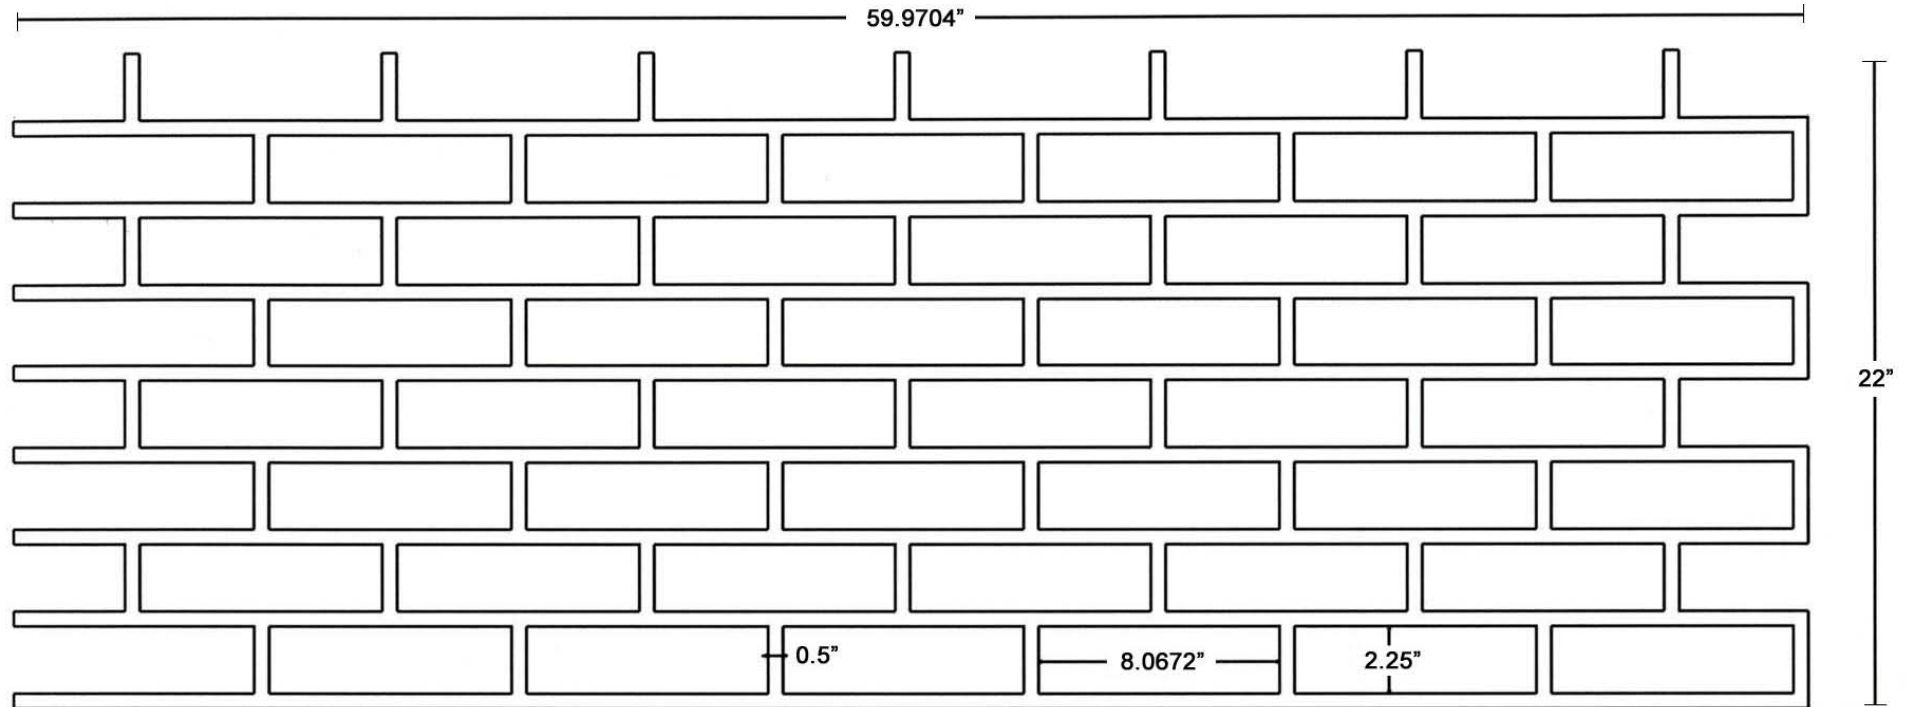

NEW YORK BRICK - 1/2" GROUT

44 SHEETS PER BOX
403 SQUARE FEET

AVAILABLE IN:
28 PT AND 70 PT

Dryvit Systems, Inc.
One Energy Way
West Warwick, RI 02893
800-556-7752
www.dryvit.com