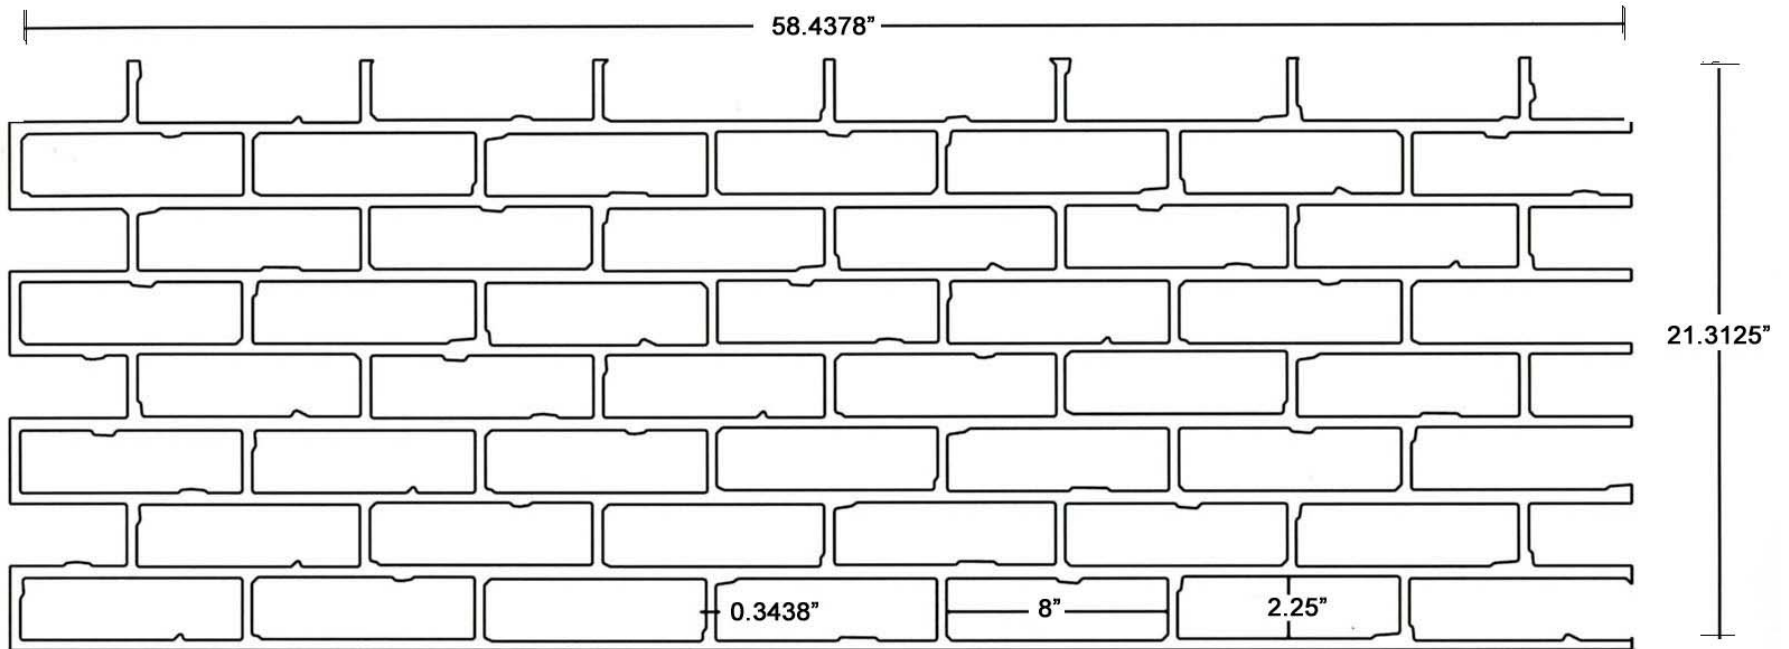

TUMBLER USED WALL BRICK

3/8" - 5/8" GROUT

46 SHEETS PER BOX
401 SQUARE FEET

AVAILABLE IN:
28 PT AND 70 PT

Dryvit Systems, Inc.
One Energy Way
West Warwick, RI 02893
800-556-7752
www.dryvit.com

USED WALL BRICK