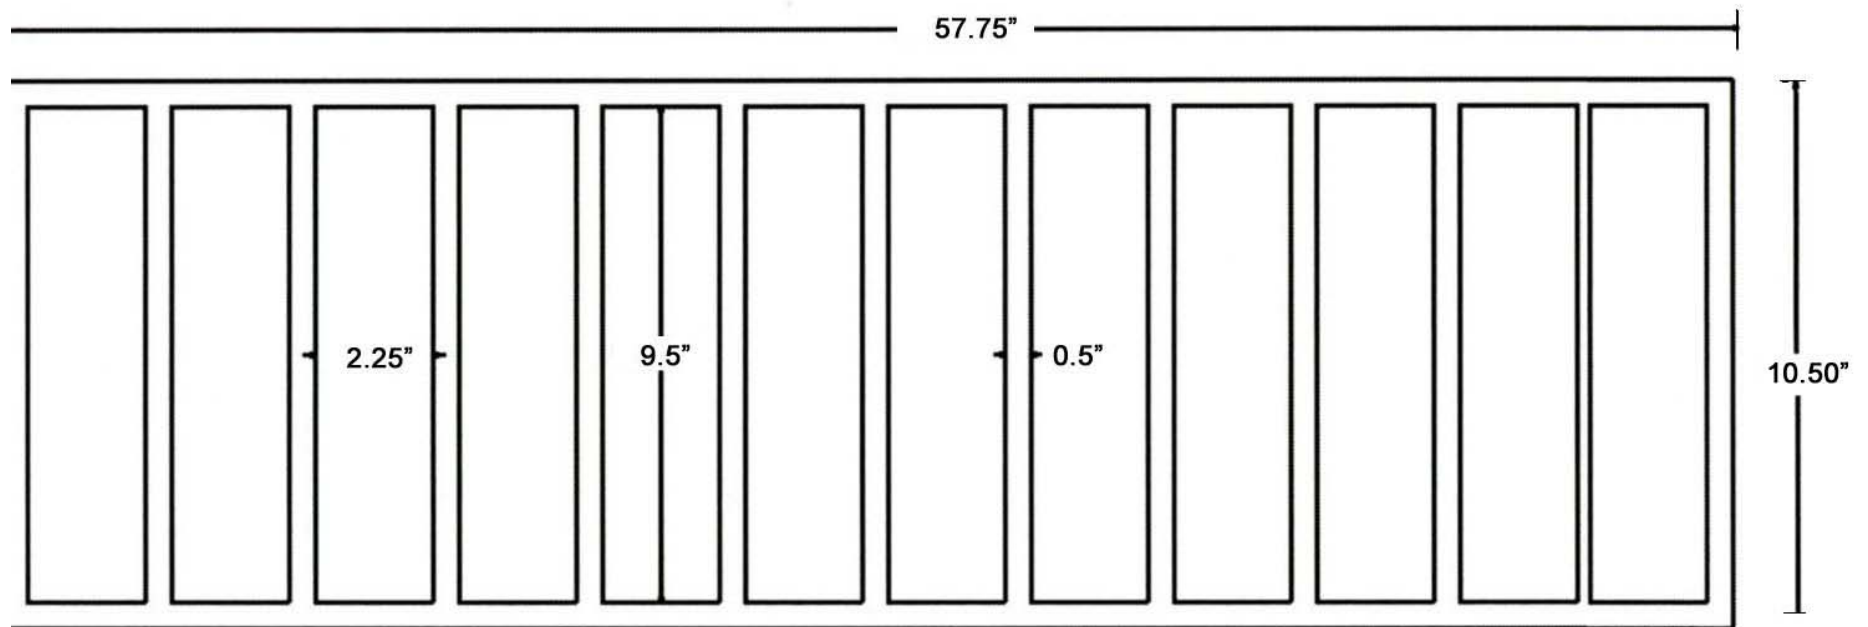

OHIO STANDARD

50 SHEETS PER BOX
403 SQUARE FEET

AVAILABLE IN:
28 PT AND 70 PT

Dryvit Systems, Inc.
One Energy Way
West Warwick, RI 02893
800-556-7752
www.dryvit.com

SOLDIER COURSE - 1/2" GROUT

96 SHEETS PER BOX
404 SQUARE FEET